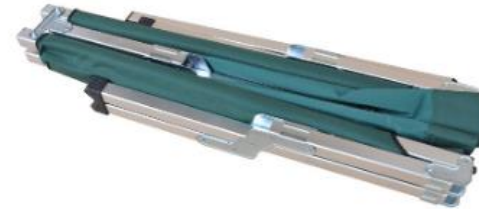

Feltseng

Material: Aluminium alloy

Production size: 194 × 66 × 41 cm

Folded size: 90 × 12 × 20 cm

Net weight: 4.5 kg

Load-bearing: ≤159 kg

Package: 4 pcs/carton

Package size: 94 × 22 × 35 cm

Net weight: 18 kg

Gross weight: 19.5 kg

Production picture:

Advantage:

Light weight

Easy to fold

Suitable for Hospital/Medical equipment/

Regular rescue/Disaster area/Field rescue